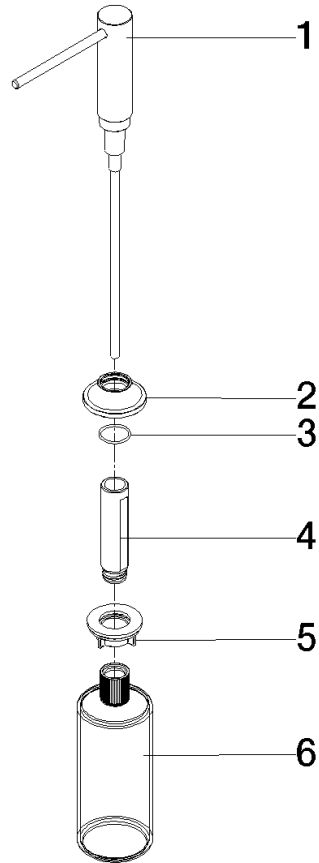

82 434 809

- 140mm projection
- 500 ml bottle
- can be filled from the top
- rotating pump head
- height 124 mm
- rosette Ø 55 mm
- hole diameter 25 mm

	Chrome	82 434 809-00
	Brushed Platinum	82 434 809-06
	Platinum	82 434 809-08
	Durabress (23kt Gold)	82 434 809-09
	Dark Chrome	82 434 809-19
	Brushed Durabress (23kt Gold)	82 434 809-28
	Matte Black	82 434 809-33
	Brushed Champagne (22kt Gold)	82 434 809-46
	Champagne (22kt Gold)	82 434 809-47
	Brushed Chrome	82 434 809-93
	Brushed Dark Platinum	82 434 809-99

82 434 809

mm [inches]

82 434 809

Parts for other finishes can be found here: Brushed Platinum

Spare parts list

No.	Item Number	Name	Quantity used	Delivery time
1	90 10 10 534 00-00	dispenser	1	10
2	90 27 87 042 00-00	rosette	1	10
3	09 14 10 112 90	seal	1	2
4	08 10 10 527 90	holder	1	2
5	05 23 10 001 00 90	fixing set	1	2
6	90 10 10 603 00 90	container	1	2